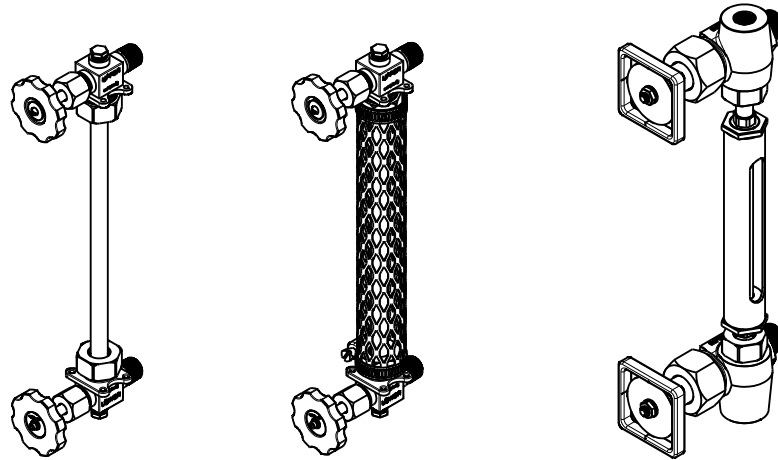

Product Range - Liquid Level Gages

Low Pressure - Tubular Glass

* Tubular Glass and Gage Cocks

* Bare Glass or Protected

* Up to 500 PSI (using Heavy Wall Glass Tube)

[GA.ASSY-TUBULAR](#)

High Pressure - Flat Glass

* Flat Glass style Column Gages

* Combo's with Gage Cocks

* Up to 3000 PSI

[GA.ASSY1](#)

Reference Documents

Inferno Manufacturing Corporation

115 Ricou St. Shreveport, LA USA 71107

T (318) 221-8454 F (318) 222-4106