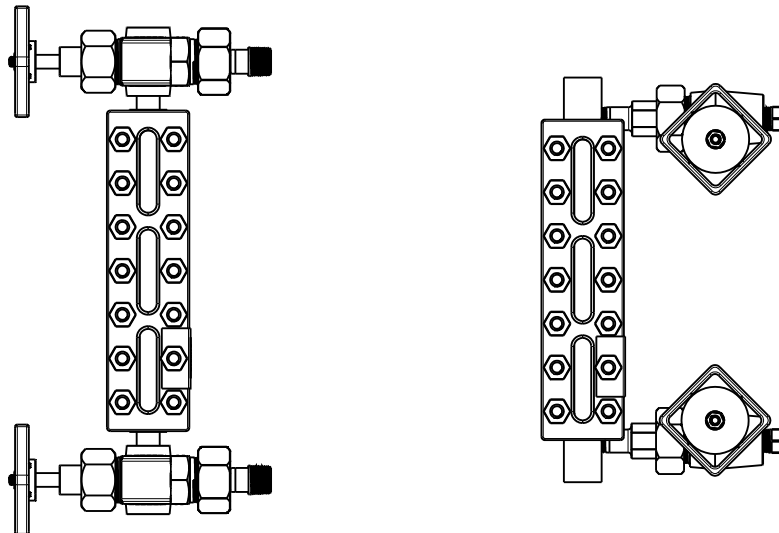

Product Range - Liquid Level Gages

Low Pressure - Tubular Glass

* Tubular Glass and Gage Cocks

* Bare Glass or Protected

* Up to 500 PSI (using Heavy Wall Glass Tube)

[GA.ASSY-TUBULAR](#)

High Pressure - Flat Glass

* Flat Glass style Column Gages

* Combo's with Gage Cocks

* Up to 3000 PSI

[GA.ASSY1](#)

Reference Documents

Inferno Manufacturing Corporation

115 Ricou St. Shreveport, LA USA 71107

T (318) 221-8454 F (318) 222-4106