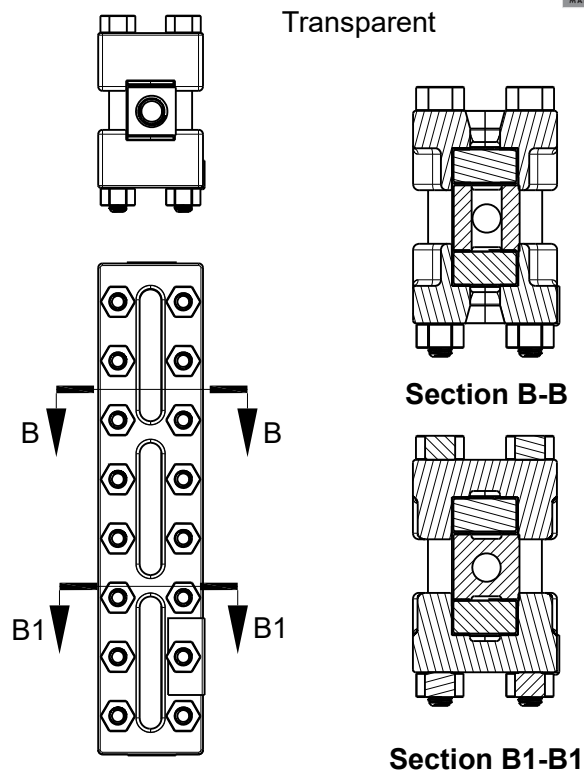

STANDARD CHAMBER

LARGE CHAMBER

Large Chamber used for boiling hydrocarbons to stabilize view and allow accurate level reading

Inferno Manufacturing Corporation
115 Ricou St. Shreveport, LA USA 71107
T (318) 221-8454 F (318) 222-4106

<http://www.infernomfg.com/>

inferno@infernomfg.com

Standard vs Large Chamber Cross Section

Drawing No: A202064	Apprvd Date: 6/24/20
Drawing Date: 6/23/2020	Revision: 0
Drawn by: TB	Rev Date:
Approved by: AO	