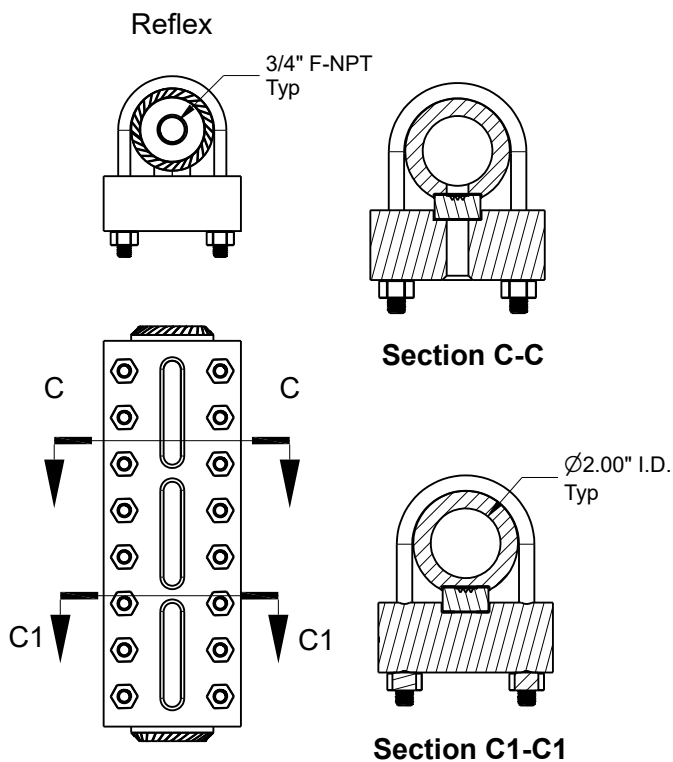

STANDARD CHAMBER

LARGE CHAMBER

Large Chamber used for boiling hydrocarbons to stabilize view and allow accurate level reading

Inferno Manufacturing Corporation
115 Ricou St. Shreveport, LA USA 71107
T (318) 221-8454 F (318) 222-4106

<http://www.infernomfg.com/>

inferno@infernomfg.com

Standard vs Large Chamber Cross Section

Drawing No: A202064	Apprvd Date: 6/24/20
Drawing Date: 6/23/2020	Revision: 0
Drawn by: TB	Rev Date:
Approved by: AO	