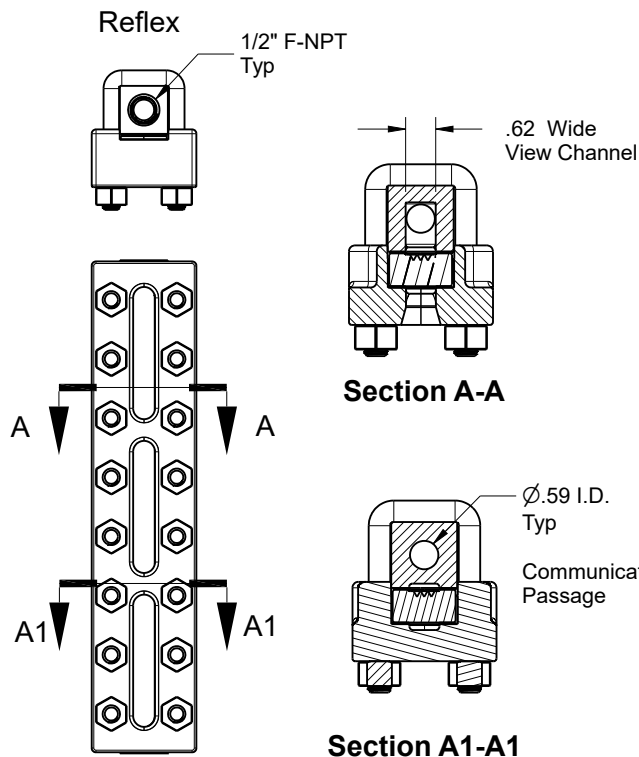

STANDARD CHAMBER

LARGE CHAMBER

Large Chamber used for boiling hydrocarbons to stabilize view and allow accurate level reading

Inferno Manufacturing Corporation
115 Ricou St. Shreveport, LA USA 71107
T (318) 221-8454 F (318) 222-4106

<http://www.infernomfg.com/>

inferno@infernomfg.com

Standard vs Large Chamber Cross Section

Drawing No: A202064	Apprvd Date: 6/24/20
Drawing Date: 6/23/2020	Revision: 0
Drawn by: TB	Rev Date:
Approved by: AO	