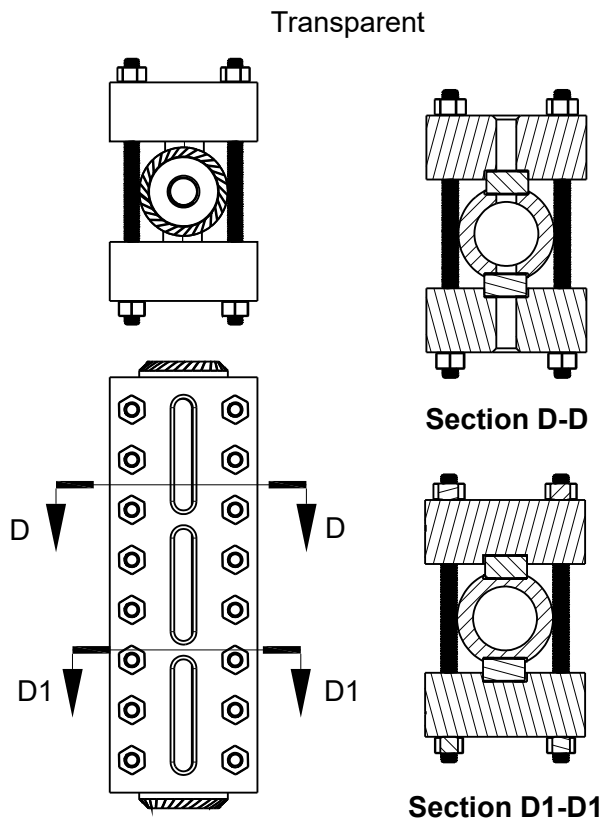

STANDARD CHAMBER

LARGE CHAMBER

Large Chamber used for boiling hydrocarbons to stabilize view and allow accurate level reading

Inferno Manufacturing Corporation
115 Ricou St. Shreveport, LA USA 71107
T (318) 221-8454 F (318) 222-4106

<http://www.infernomfg.com/>

inferno@infernomfg.com

Standard vs Large Chamber Cross Section

Drawing No: A202064	Apprvd Date: 6/24/20
Drawing Date: 6/23/2020	Revision: 0
Drawn by: TB	Rev Date:
Approved by: AO	