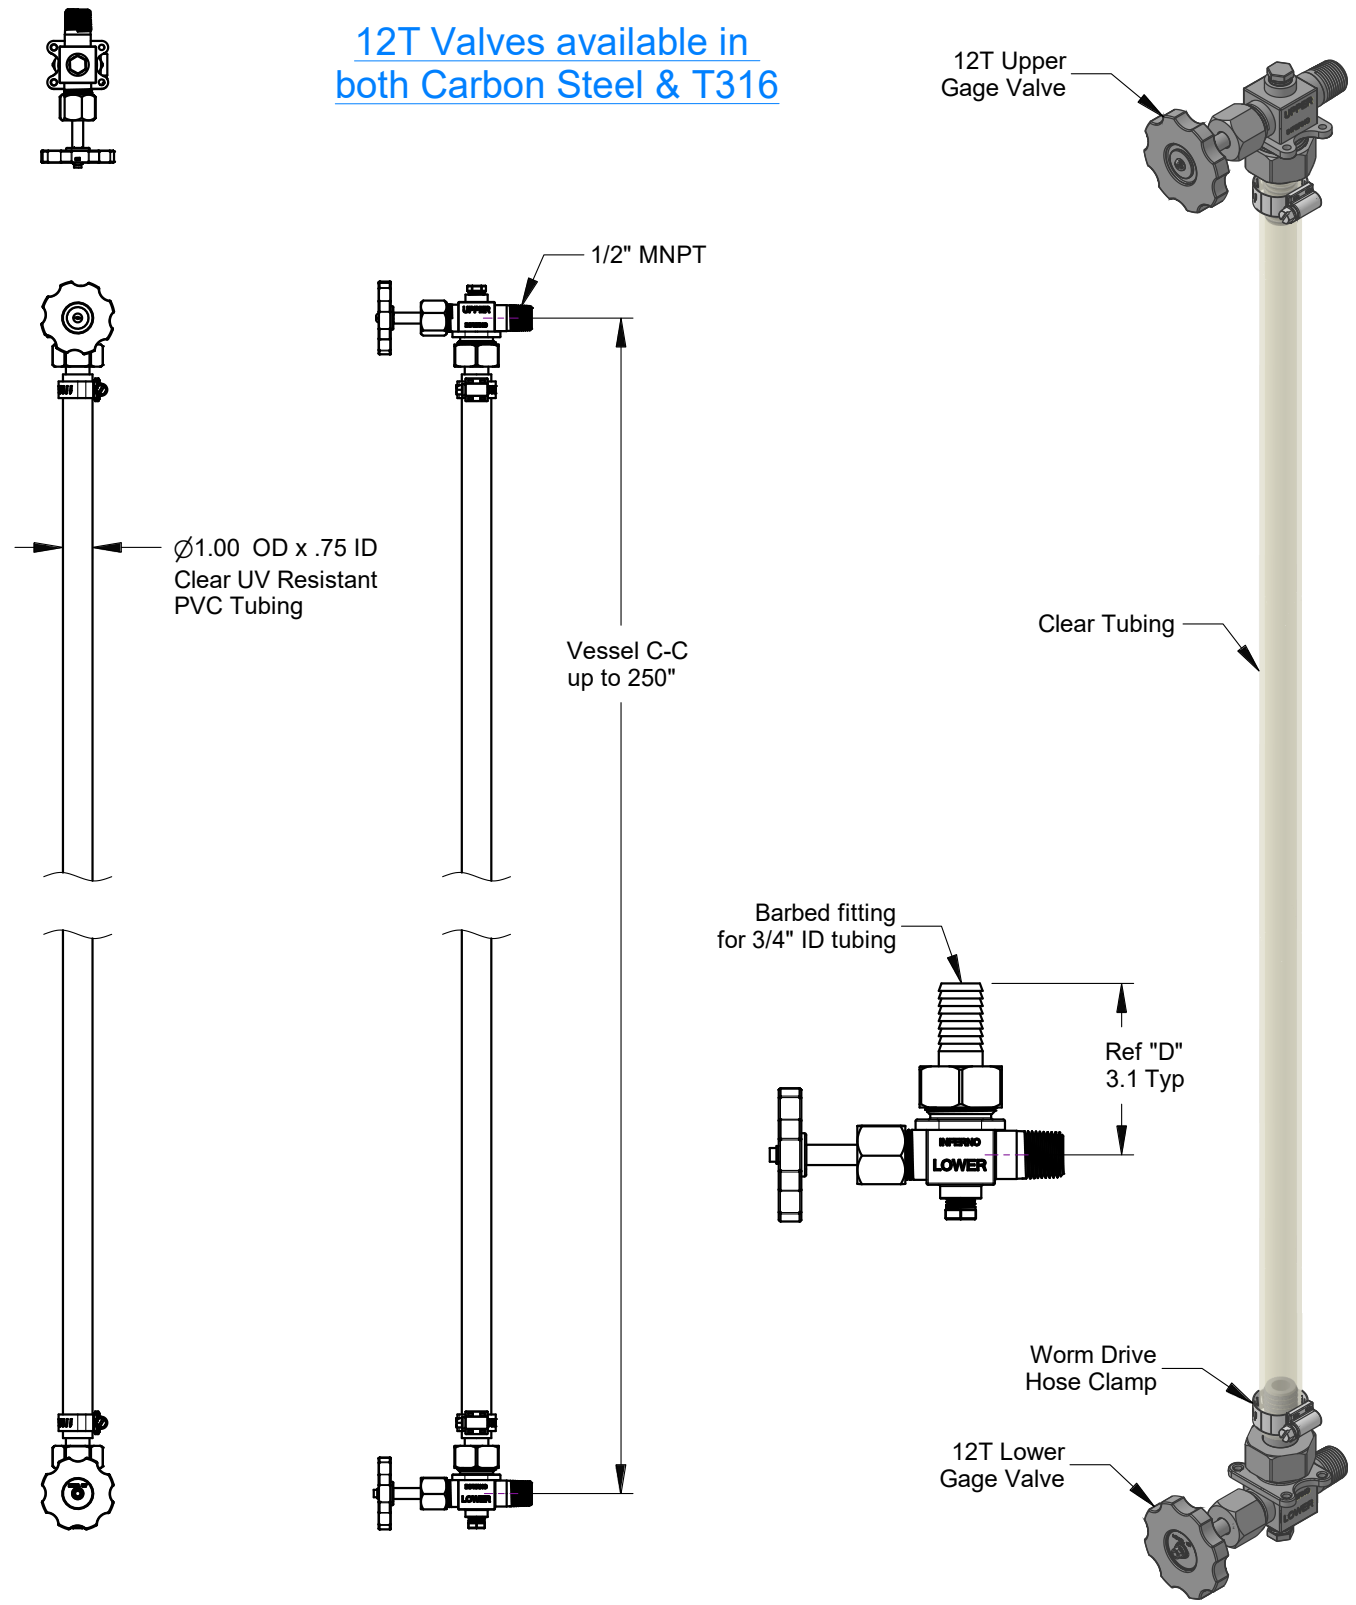

### 12T Valves available in both Carbon Steel & T316

- Tubing Specifications:
- Maximum pressure: 30 psi @ 72° F
  - Temperature Range: -10° to 220° F
  - Maximum Vacuum: 26 in. of Hg @ 72° F

**Inferno Manufacturing Corporation**  
 115 Ricou St. Shreveport, LA USA 71107  
 T (318) 221-8454 F (318) 222-4106  
 inferno@infernomfg.com

### 12T Gage Valves w. Clear UV Resistant PVC Tubing for Low Pressure Applications

Drawing No: A252665      Apprvd Date: 3/4/2025  
 Drawing Date: 3/4/2025      Revision: 0  
 Drawn by: TB      Rev Date: N/A  
 Approved by: AO      © 2024 Inferno Mfg Corp